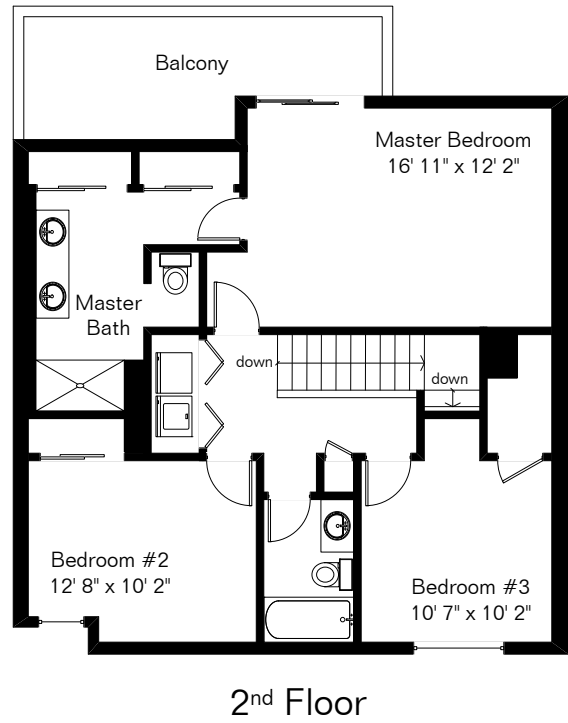

The square footages and room size information are deemed to be reliable but are not guaranteed and should be independently verified.

# 8413 E Corinthian Dr

Living Area 1,740 Sq Ft  
Garage 470 Sq Ft

Site Visit February 2019

Copyright 2019 Floor Plans First! LLC  
All Rights Reserved.

[www.FloorPlansFirst.com](http://www.FloorPlansFirst.com)