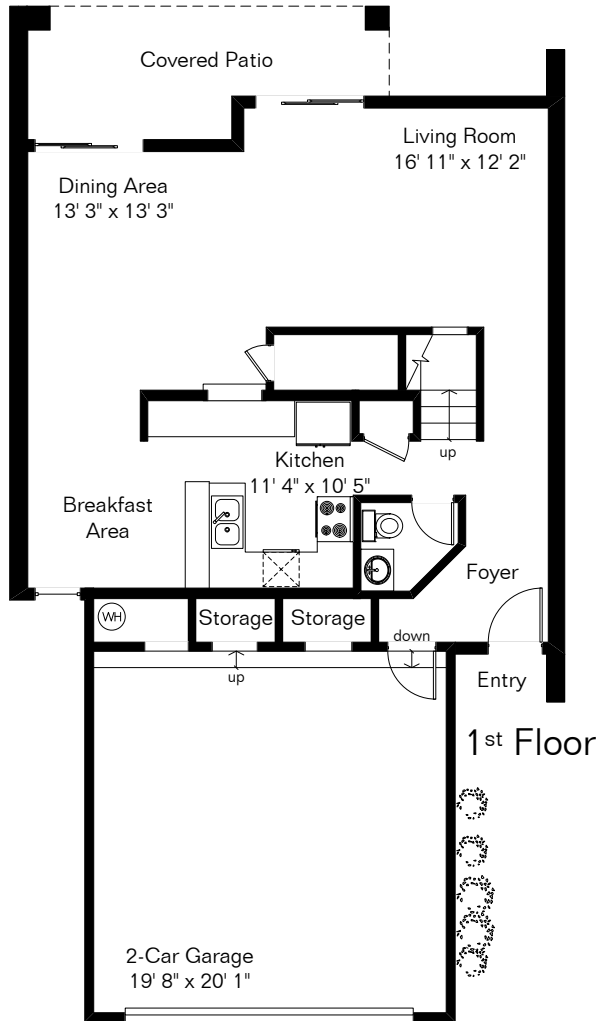

The square footages and room size information are deemed to be reliable but are not guaranteed and should be independently verified.

# 8413 E Corinthian Dr

Living Area 1,740 Sq Ft  
Garage 470 Sq Ft

Site Visit February 2019

Copyright 2019 Floor Plans First! LLC  
All Rights Reserved.

[www.FloorPlansFirst.com](http://www.FloorPlansFirst.com)